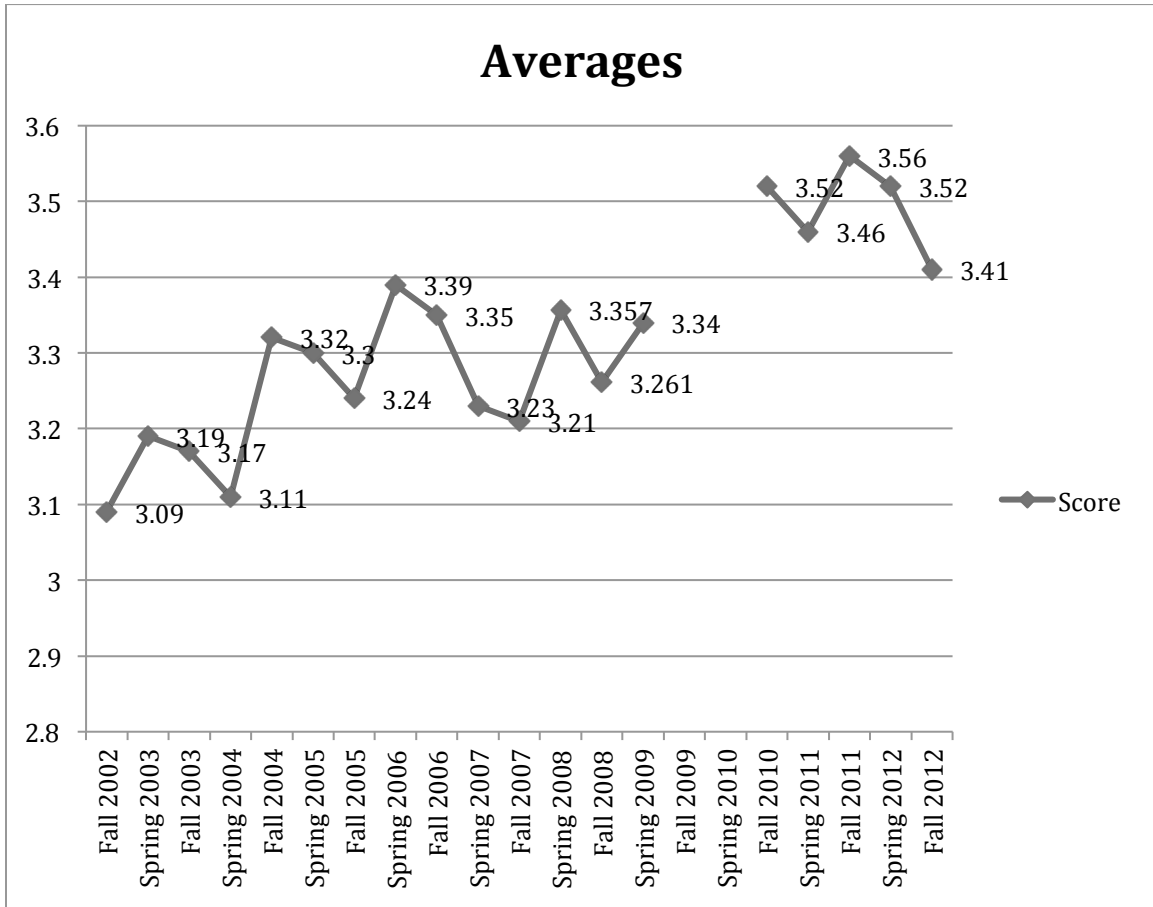

## School of Informatics, IUPUI Average Student Evaluation Scores by Semester

**Note:** The scoring system changed beginning Fall 2010 resulting in higher averages in Fall 2010 and beyond. Scores for Fall 2009 and Spring 2010 are unavailable at this time.